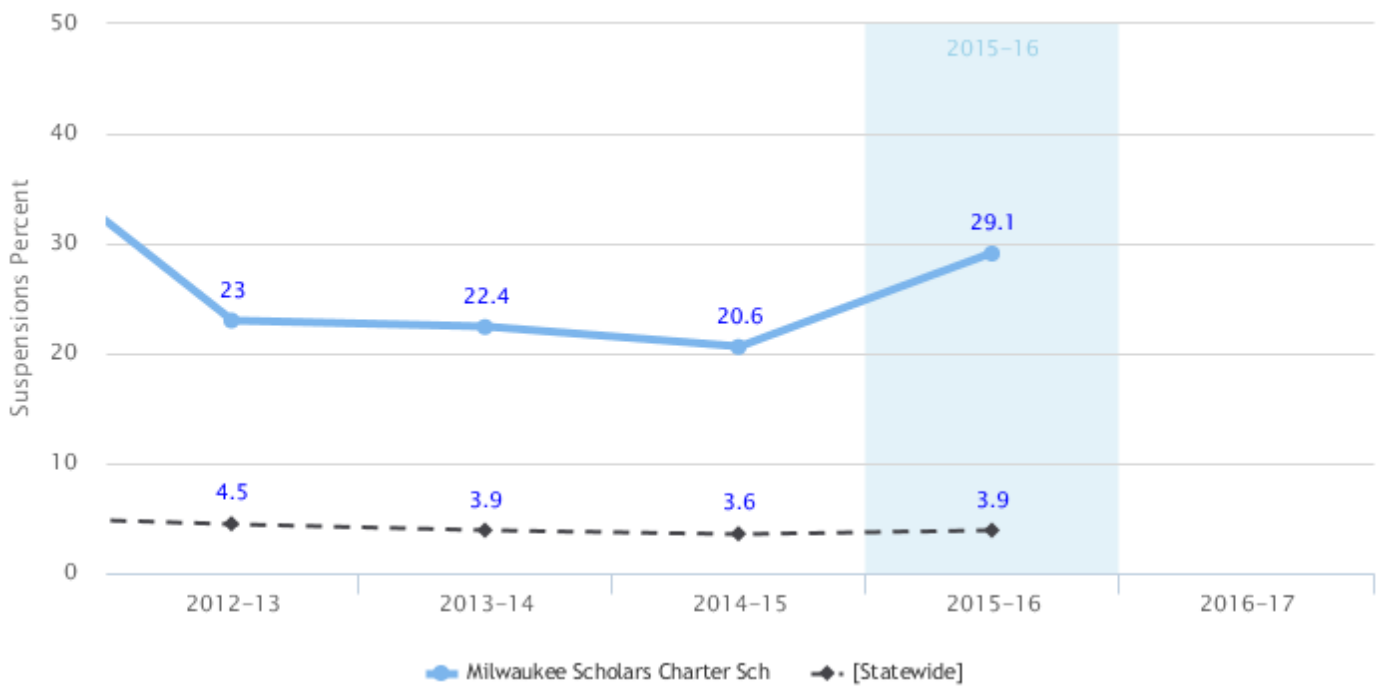

Suspensions and Expulsions

Group By: **All Students** ♦ [Grade Level](#) ♦ [Gender](#) ♦ [Race/Ethnicity](#) ♦ [Disability Status](#)

Suspensions Trend

Suspensions and Expulsions

District: Milwaukee Scholars Charter Sch	Fall Enrollment (PreK-12)	Number of Students Suspended	Suspension Percent	Number of Students Expelled	Expulsion Percent
Milwaukee Scholars Charter Sch	570	166	29.1%	0	
21st Century Prep Sch	445	95	21.3%	0	
Bruce Guadalupe	1,194	30	2.5%	0	
Capitol West Academy	287	60	20.9%	0	
Central City Cyberschool	440	40	9.1%	0	
DLH Academy	283	94	33.2%	0	
Downtown Montessori	247	0		0	
King's Acad	211	96	45.5%	0	
La Casa de Esperanza Charter	82	0		0	
Milw College Prep--36th St	503	85	16.9%	0	
Milw College Prep--North	472	101	21.4%	0	
North Point Lighthouse Charter	341	0		0	
Rocketship Southside Comm Prep	425	16	3.8%	0	
Sch for Early Dvlpt & Achieve	97	0		0	
Seeds of Health EI	465	13	2.8%	0	
Urban Day Sch	423	123	29.1%	0	
Woodlands Sch	346	0		0	
Woodlands Sch East	214	2	0.9%	0	
Escuela Verde	110	12	10.9%	0	
Milwaukee Collegiate Academy	298	97	32.6%	12	4.0%
Tenor High School	248	11	4.4%	0	
Veritas Hi	253	13	5.1%	0	
Milwaukee Acad of Science	1,042	242	23.2%	6	0.6%
Milwaukee Math and Science Aca	341	0		0	
[Statewide]	867,137	33,736	3.9%	571	0.1%

Incidents Resulting in Suspension/ Expulsion